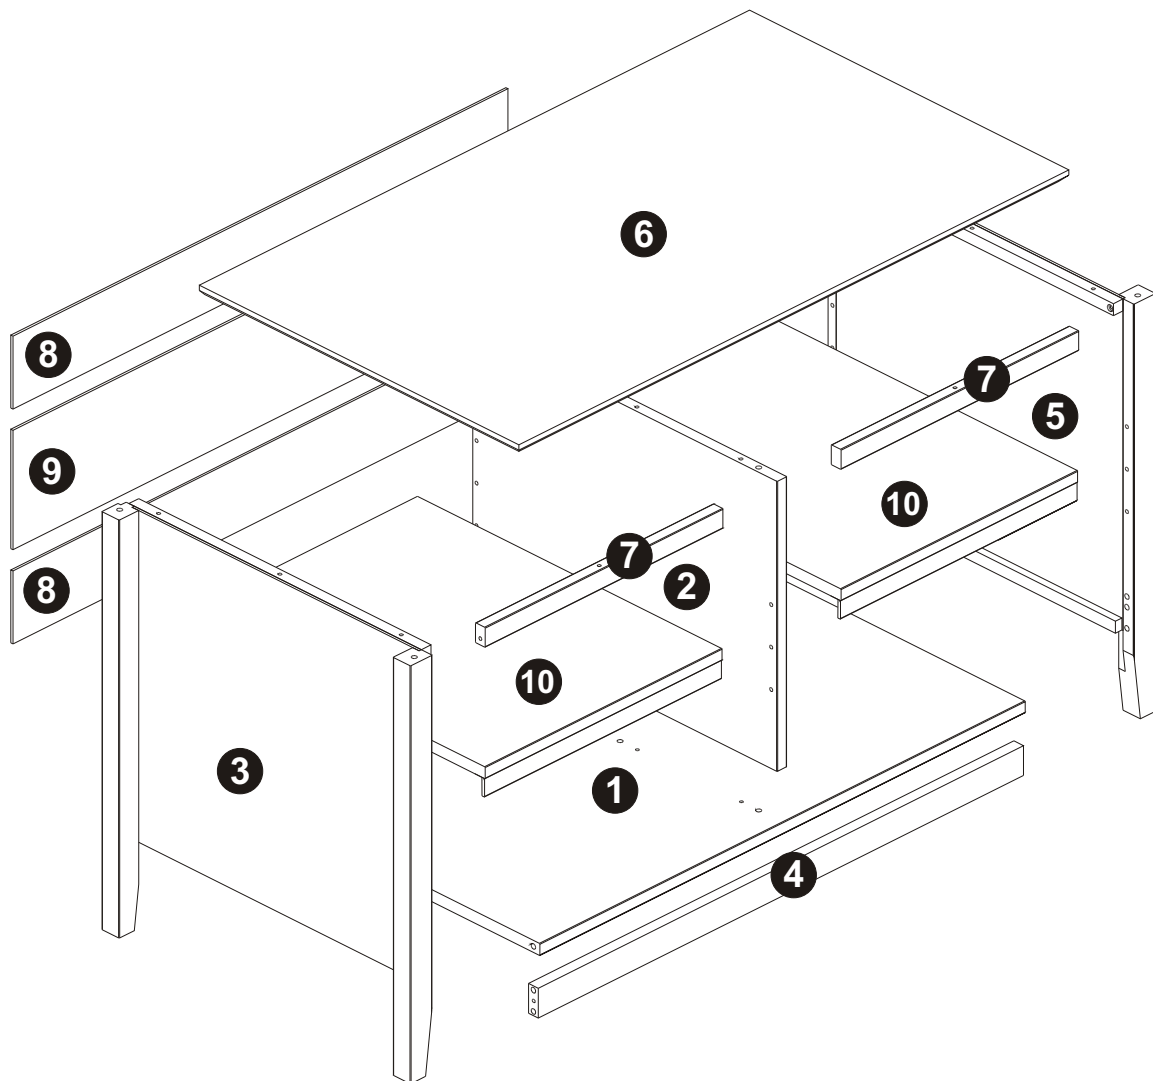

A		4,5 X 40	03
B		4,5 X 30	19
C		6,0 X 35	18
D			08
E		8,0 X 08	31

Tools Required

Hammer
* These tools are not supplied by the manufacturer