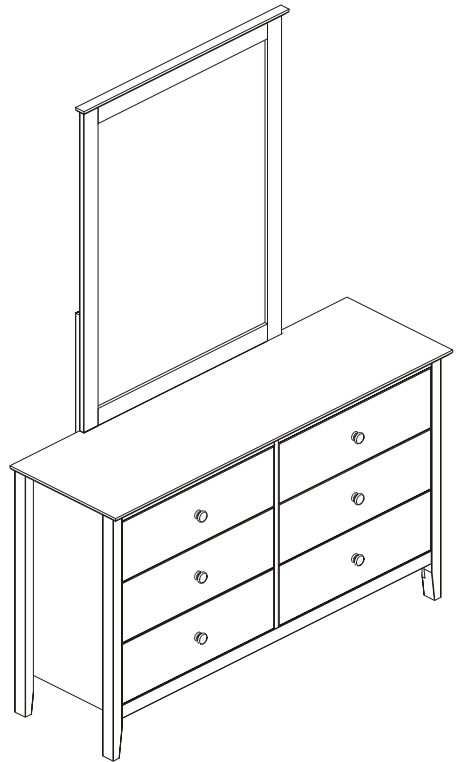

Since 1976

ADEPTUS[®]

MIRROR #24122

BRACING SLATS INCLUDED

• ASSEMBLY INSTRUCTIONS •

FOR REPLACEMENT OF MISSING / DEFECTIVE PARTS OR
FOR ADVICE / COMMENTS, PLEASE CALL:

TOLL FREE 1.888.ADEPTUS 10 - 4 C.S.T. MON. - FRI. OR WRITE:
6987 CENTER DRIVE; BLDG. 2, SUITE 102; NORFOLK, VA 23502.

A	 4,5 X 30	08
B	 4,5 X 30	02
C		02

Tools Required

Phillips Tool

ASSEMBLE A

01

ASSEMBLE B

A		04x
4,5 X 30		

02

A		04x
4,5 X 30		