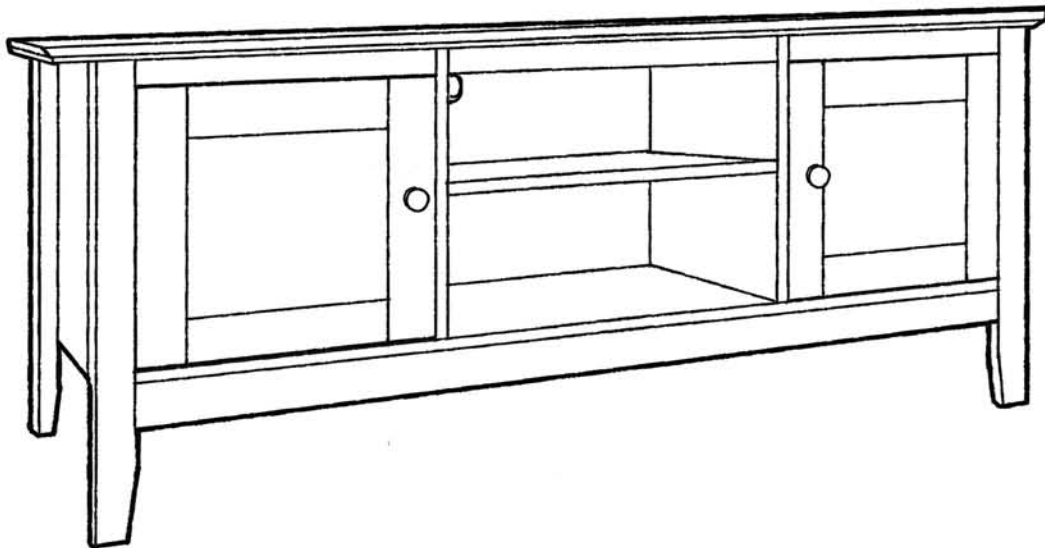

Since 1976

ADEPTUS

TV BENCH WITH GLASS DOORS # 25502

• ASSEMBLY INSTRUCTIONS •

FOR ADVICE / COMMENTS OR FOR REPLACEMENT OF
MISSING / DEFECTIVE PARTS, PLEASE CALL:
TOLL FREE 1.888.ADEPTUS MON. - FRI. 9 AM TO 4 PM C.S.T.