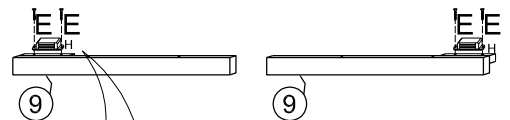

THANK YOU, AND WELCOME TO ADEPTUS!

Since 1976
ADEPTUS

TV BENCH

<p>A  26 6 X 30</p>	<p>B  33 4.5X 35</p>	<p>C  04 12x30mm</p>	<p>D  30 8X8mm</p>	<p>E  08 3.0X12</p>
<p>F  04</p>	<p>G  02</p>	<p>H  02</p>		<p>Tools Required</p>   <p>Philips Tool Hammer * These tools are not supplied by the manufacturer</p>
<p>I  02 4 X 20</p>	<p>J  02</p>	<p>K  08</p>	<p>L  08 1.8 X 08</p>	

DATE:SEP.2006

1

H  x 02	G  x 02	E  x 08	A  x 26	K  x 08
I  x 02	J  x 02	3.0X12	6 X 30	L  x 08
				1.8X08

2

B		x 06
4.5 X 35		

3

B		06
4.5 X 35		

4