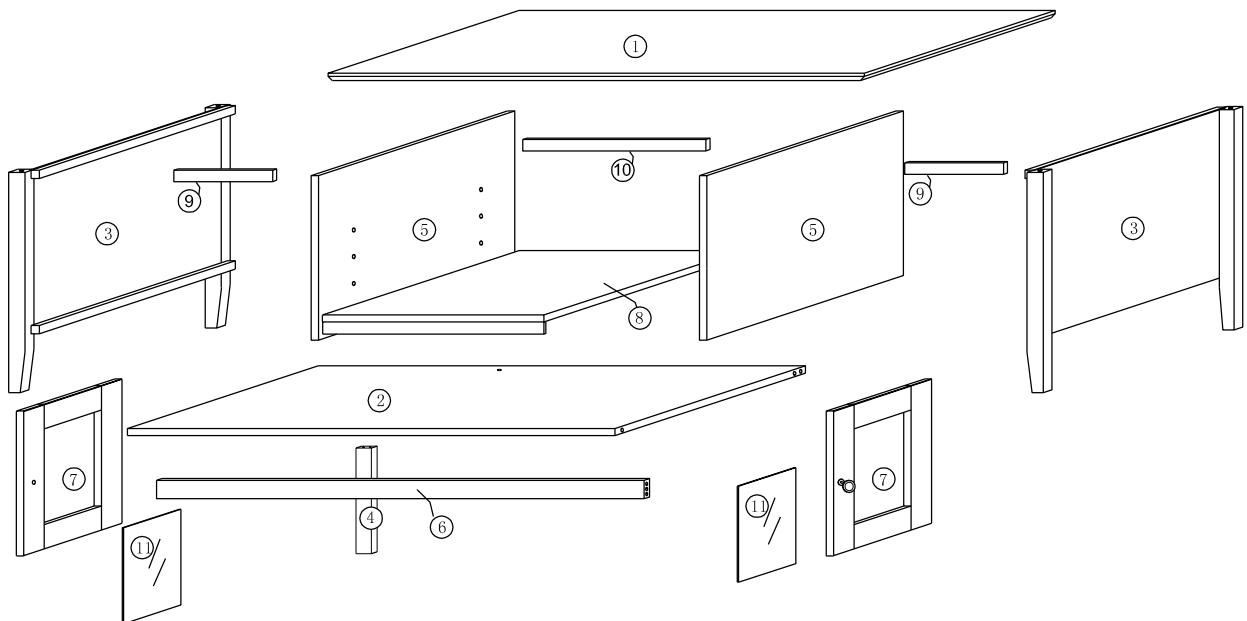

Since 1976

ADEPTUS

TV BENCH WITH GLASS DOORS # 25502

• ASSEMBLY INSTRUCTIONS •

FOR ADVICE / COMMENTS OR FOR REPLACEMENT OF
MISSING / DEFECTIVE PARTS, PLEASE CALL:
TOLL FREE 1.888.ADEPTUS MON. - FRI. 9 AM TO 4 PM C.S.T.

THANK YOU, AND WELCOME TO ADEPTUS!

Since 1976
ADEPTUS

TV BENCH

<p>A  26 6 X 30</p>	<p>B  33 4.5X 35</p>	<p>C  04 12x30mm</p>	<p>D  30 8X8mm</p>	<p>E  08 3.0X12</p>
<p>F  04</p>	<p>G  02</p>	<p>H  02</p>		<p>Tools Required</p>   <p>Philips Tool Hammer * These tools are not supplied by the manufacturer</p>
<p>I  02 4 X 20</p>	<p>J  02</p>	<p>K  08</p>	<p>L  08 1.8 X 08</p>	

D		30
8X8mm		

8

F		x 04	C		x 04	B		x 04
			12x30mm			4.5 X 35		