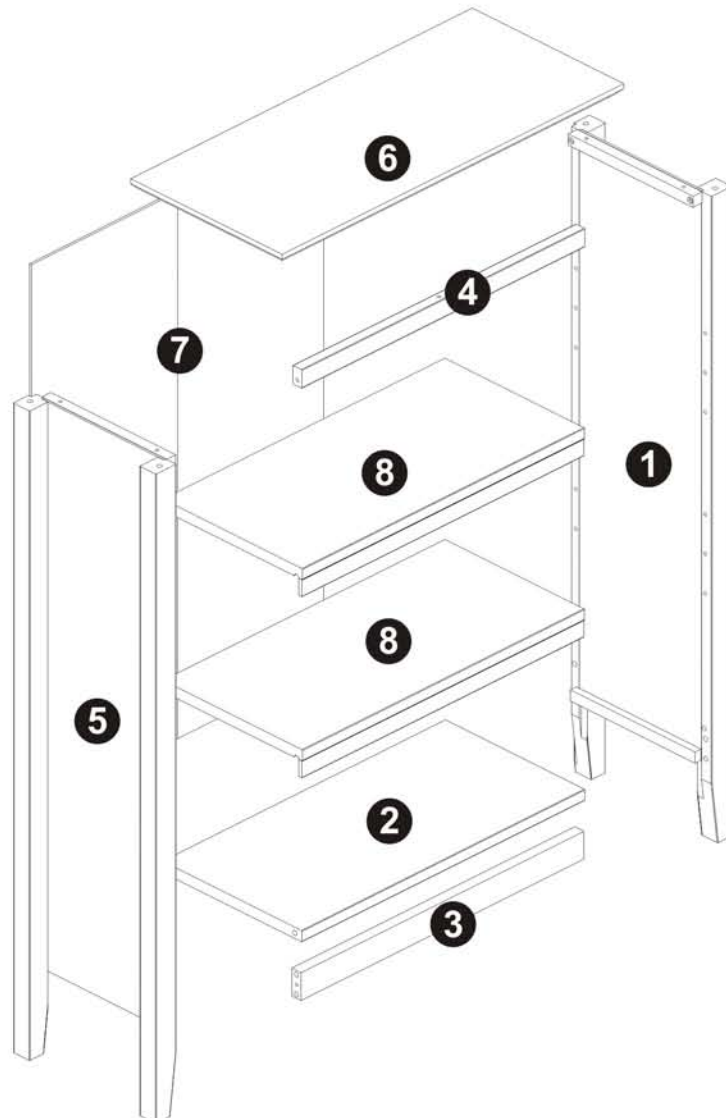

Since 1976

ADEPTUS

42" BOOKCASE # 42251

• ASSEMBLY INSTRUCTIONS •

DO NOT USE POWER
TOOL TO ASSEMBLE.

FOR REPLACEMENT OF MISSING / DEFECTIVE PARTS,
PLEASE CONTACT YOUR RETAILER.

IMPORTANT: SAVE INSTRUCTION SHEETS AND BOX
UNTIL YOU ARE SATISFIED WITH ASSEMBLY.

THANK YOU, AND WELCOME TO ADEPTUS!

A	 4,5 X 30	11
B	 6,0 X 35	12
C		08
D	 8,0 X 08	28

Tools Required

Phillips Tool

Hammer

* These tools are not supplied by the manufacturer

01

C

08x

B

12x

6,0 X 35mm

02

A

02x

4,5 X 30

4,5 X 30

06

28x

8,0 X 08

07